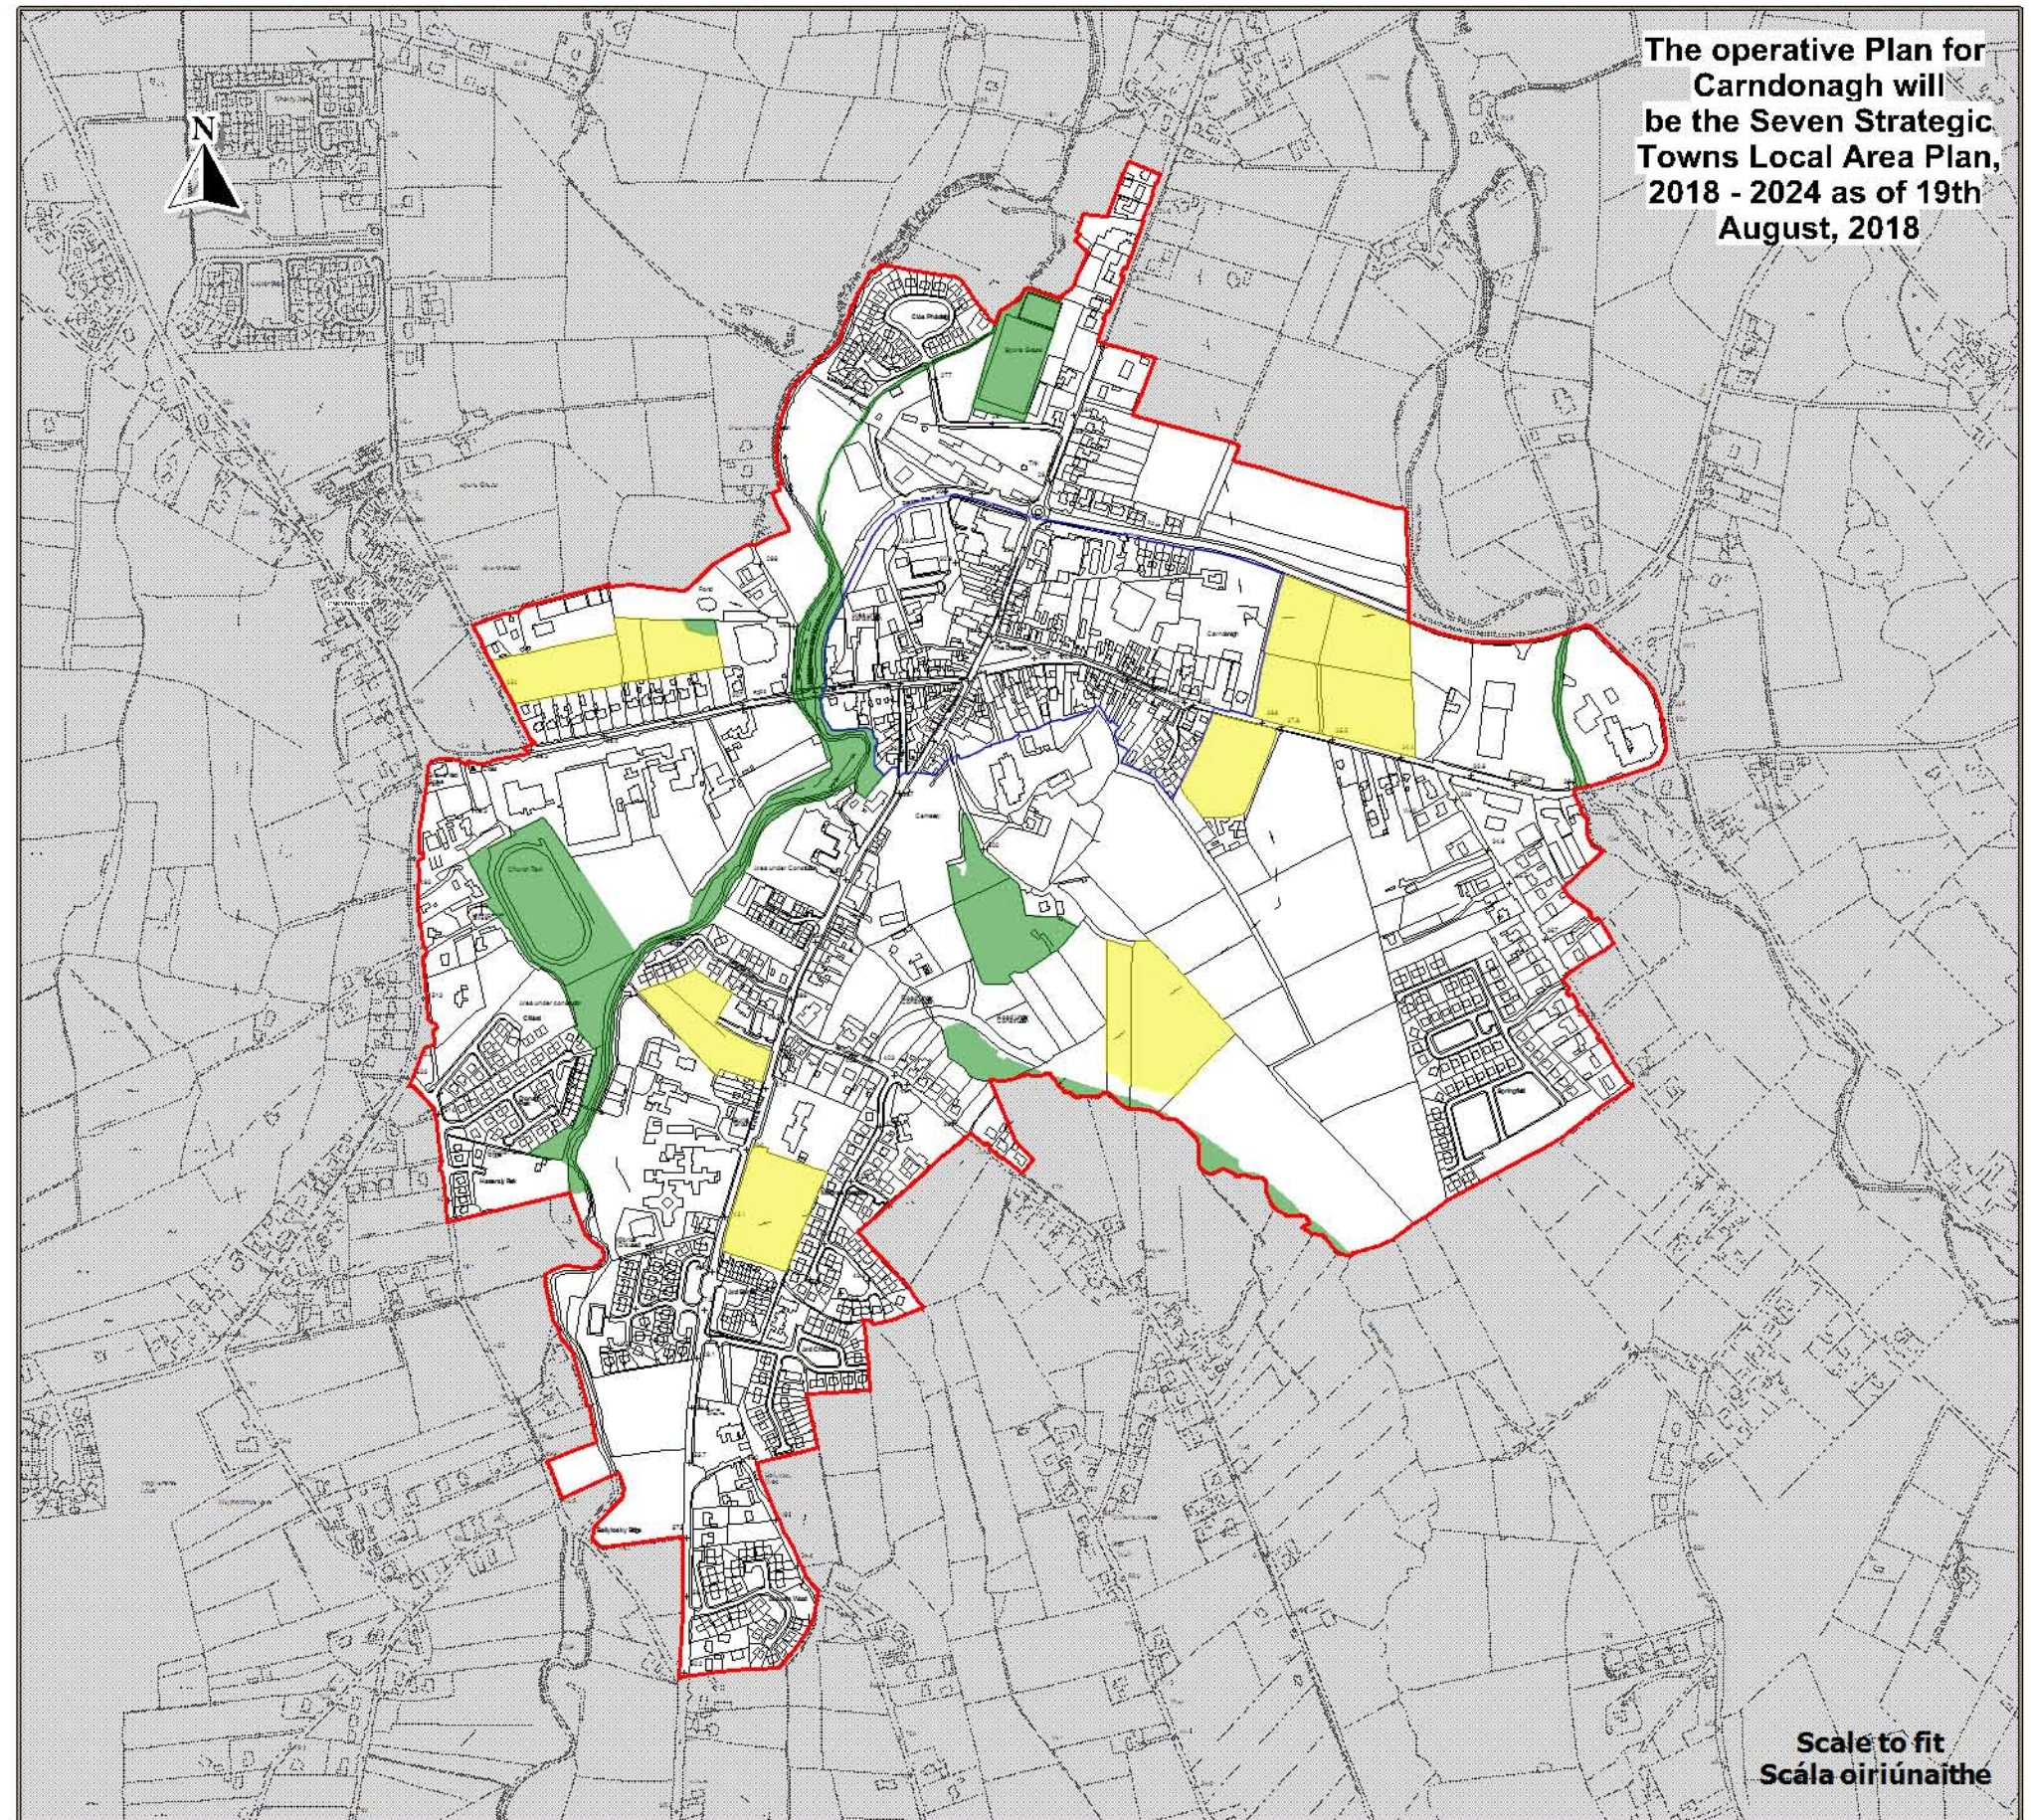

**County Donegal  
Development Plan  
2018 - 2024**

**Plean Forbartha  
Contae Dhún na nGall  
2018 - 2024**

**Layer 2A - Map 15.4  
Sraith 2A - Léarscáil 15.4**

**Carndonagh  
Carn Domhnach**

**Settlement Framework  
Creat Lonnaíochta**

- Settlement Envelopes  
Imchlúdaigh Lonnaíochta
- Town Centre  
Lár an Bhaile
- Residential  
Cónaitheach
- Amenity Areas  
Limistéir Thaitneamhachta

**The operative Plan for  
Carndonagh will  
be the Seven Strategic  
Towns Local Area Plan,  
2018 - 2024 as of 19th  
August, 2018**

**Scale to fit  
Scála oiriúnaithe**

Ordnance Survey Ireland data reproduced under OSI Licence Number 2018/02/CCMA/Donagall County Council. Unauthorised reproduction infringes Ordnance Survey Ireland and Government of Ireland copyright. Ordnance Survey Ireland, 2018. Donegal County Council, 2018.